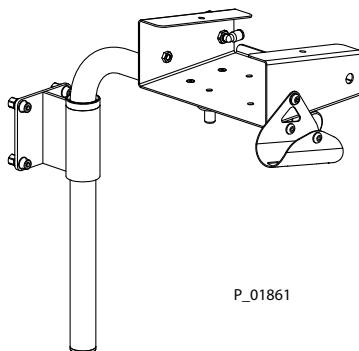

12.9 POWDER HOSE

Order No.	Designation	
351794	Powder hose Ø 9 mm	ORDER NOW
2310699	Powder hose Ø 10 mm	ORDER NOW
2307502	Powder hose Ø 11 mm	ORDER NOW
2310700	Powder hose Ø 12 mm	ORDER NOW

12.10 GUN CONNECTION CABLE

Order No.	Designation	
2334275	Manual gun cable, PEM-X1 6m ET	ORDER NOW
2334568	Manual gun cable, PEM-X1 15m ET	ORDER NOW

Note:

The replacement of the gun cable may only be performed by Wagner service personnel!

12.11 WALL MOUNT

Order No.	Designation	
2330223	Wall mount with bracket	ORDER NOW