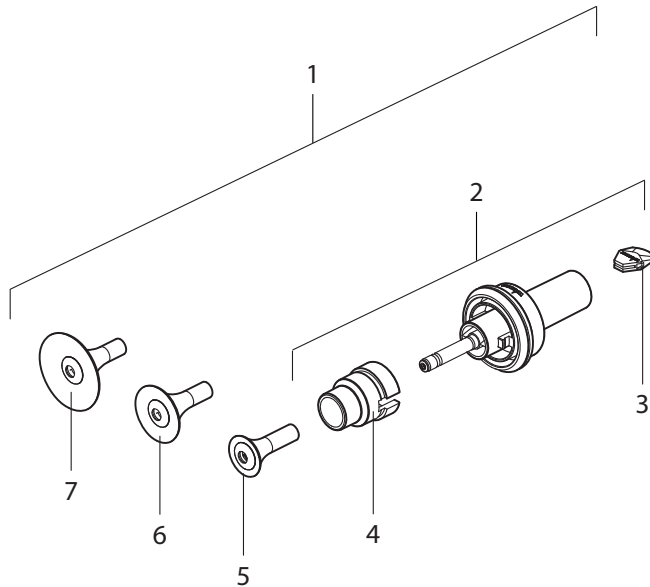

13.4 ELECTRODE HOLDER, X1 R

P_01700

Electrode holder, X1 R, with nozzles

Pos	K	Stk	Order No.	Designation	
1	◆	1	2322493	Electrode holder, X1 R, with nozzle	ORDER NOW
2	◆	1	2322490	Electrode holder, X1 R ET	ORDER NOW
3	◆	1	2320488	Replacement protective wedge, X1	ORDER NOW
4	◆	1	2320503	Deflector cone sleeve, X1	ORDER NOW
5	◆	1	2321981	Deflector cone, D18, complete	ORDER NOW
6	◆	1	2321980	Deflector cone, D25, complete	ORDER NOW
7	◆	1	2321171	Deflector cone, D34, complete	ORDER NOW

- Wearing parts
- Not part of the standard equipment but available as a special accessory
- ★ Only available as a set