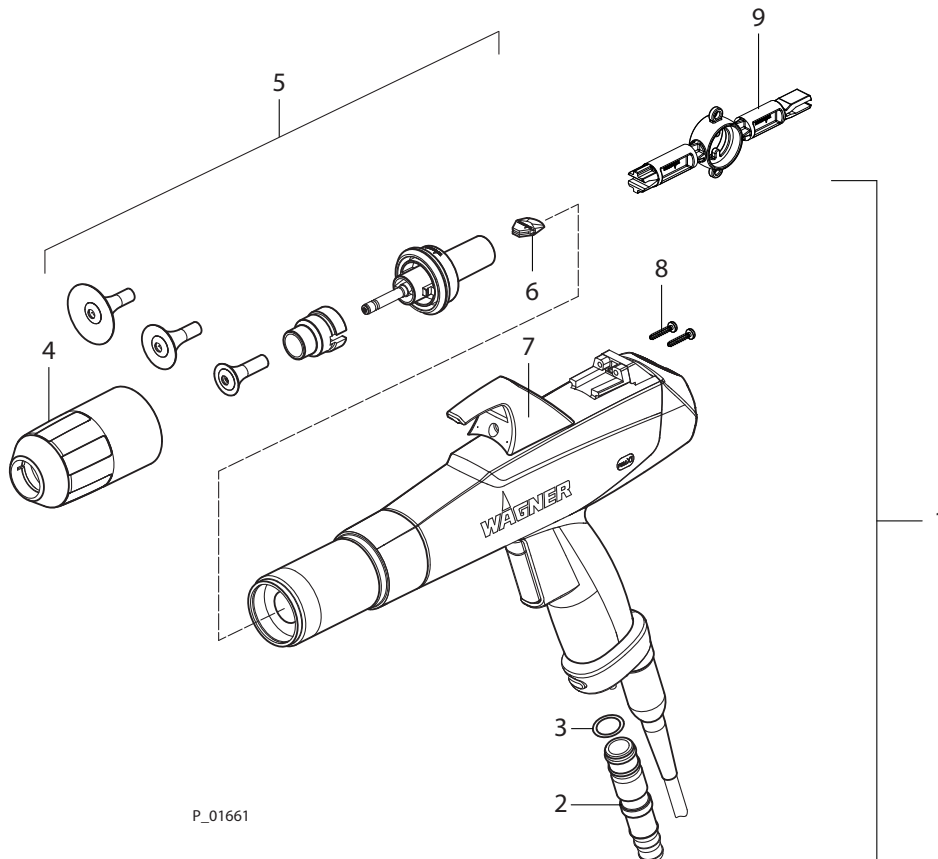

13.3 PEM-X1 CORONA MANUAL GUN WITH A ROUND SPRAY NOZZLE

P_01661

PEM-X1 manual gun

Pos	K	Stk	Order No.	Designation	
1		1	2335844	PEM-X1 Corona manual gun	ORDER NOW
2		1	2322761	Hose take-up, D10-12, complete	ORDER NOW
3	◆	2	9971364	O-ring	ORDER NOW
4		1	2320464	Union nut, X1	ORDER NOW
5	◆	1	2322493	Electrode holder, X1 R, with nozzle	ORDER NOW
6	◆	1	2320488	Replacement protective wedge, X1	ORDER NOW
7		1	2320330	Gun hook, X1 ET	ORDER NOW
8		2	2316896	Screw	ORDER NOW
9		1	2324205	Wedge tool, X1	ORDER NOW
10		1	2313993	Hose, transparent Ø 6 mm	ORDER NOW

◆ Wearing parts

● Not part of the standard equipment but available as a special accessory

★ Only available as a set