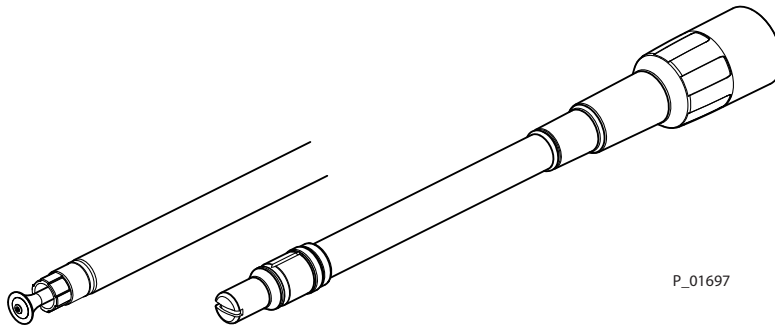

### 12.6 WEDGE TOOL

Pos	K	Stk	Order No.	Designation
★		1	2324124	Wedge tool, X1 + 20 wedges <a href="#">ORDER NOW</a>

★ available as accessory, not included in the purchased parts package

**12.7 NOZZLE EXTENSION, X1 VL 150/300/500**