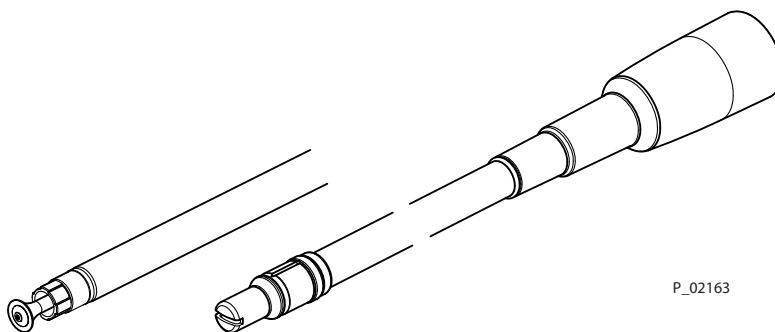

12.8 NOZZLE EXTENSION, X1 VL 750

Pos	K	Stk	Order No.	Designation
		1	2330497	Nozzle extension, X1 VL 750 (750 mm; 29.53 inches)
		1	2324147	Fan spray nozzle, X1 VL ET
★		1	2324148	Round spray nozzle, X1 VL ET

- [ORDER NOW](#)
- [ORDER NOW](#)
- [ORDER NOW](#)

★ available as accessory, not included in the purchased parts package